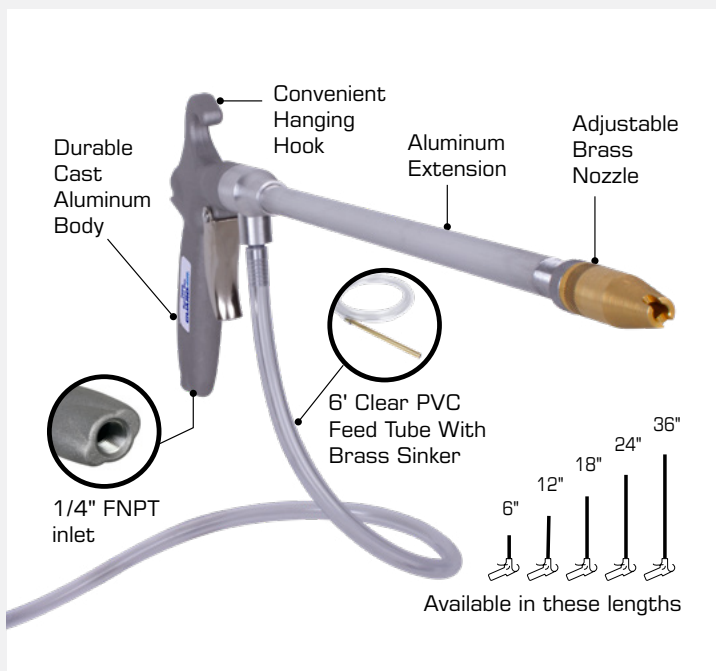

Spray More Work Smarter

Delivers 16 gallons of liquid per hour

Mighty Spray

Engineered to spray various liquids such as oils, solvents, insecticides, and coatings.

Syphon Spray Gun

Designed for heavy-duty use, the versatile Syphon Gun is ideal for spraying oils, solvents, insecticides, and coatings. Powerful syphon delivers up to 16 gallons of liquid per hour. Features extension for spraying hard-to-reach locations. Adjustable nozzle tip controls flow and spray pattern. Classic+ pistol-grip style handle provides maximum user comfort.

Please note a replacement nozzle is available for purchase but the barrel is permanently attached to the body of the gun and is not repairable.

- 9 CFM Compressed Air Usage
- 2 HP Minimum Compressor Size
- 16 GPH Syphon Flow Rate

Syphon Spray Gun With Extension

79SG012

Part Number	Extension Length
79SG006	6"
79SG012	12"
79SG018	18"
79SG024	24"
79SG036	36"

Syphon Spray Gun With Flame Pattern

79SGF012

Available in 12-inch only, this version features a bold flame barrel design and a soft slip-on grip for added comfort and thermal protection. The grip stays securely in place for reliable, all-day use.